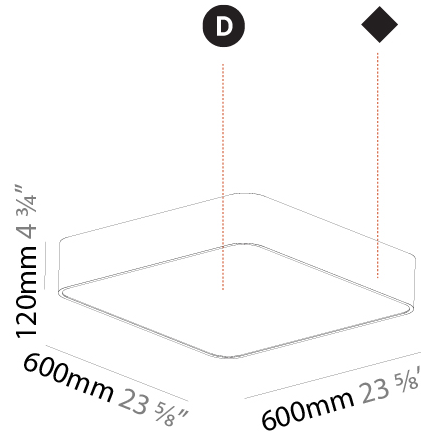

GENERAL

Series: Smoothy
Subseries: Smoothy Standard
Brand: Prolicht
Division: Architectural
Mounting Type: Surface
Mounting Location: Ceiling
Subcategory: Ambient

PHYSICAL

Shape: Square
Length (mm): 600
Length (in): 23 5/8
Width (mm): 600
Width (in): 23 5/8
Height (mm): 120
Height (in): 4 3/4
Light Distribution: Direct
Weight (kg): 11.315
Weight (lbs): 24.89
Diffuser: PMMA - Opal or Micro-Prism
Fixture Finish: SSR / BKV / CWI / CRY / HAB / UFT / ITA / RUA / FTG / MYG / LOD / PUS / FRO / FUP / KIA / POP / BLS / SPG / MEY / GOH / GUM / CHC / COM / ABZ / JAG / OBR / MOS / ROR
Fixture Material: Extruded Aluminum / Steel

ELECTRICAL

Lamp Type: LED (Zhaga Standard)
Input Wattage (W): 55
Total Output Wattage (W): 49.7
Dimming: Non-Dimmable
Driver Included: Yes
Driver Location: Integrated
Driver Type: Constant Current - Universal
Driver Class: Class 2
Input Voltage (V): 120 - 277
Constant Current (MA): 350
Upon Request: (Not included - see components) Integral: 0-10Vdc dimming / Phase dimming 120Vac only

LED

Color Temperature (°K): 3000 / 3500 / 4000
Max. Delivered Lumen (lm): 5520 / 5606 / 5720
CRI: >80 CRI
Efficiency (%): 0.867
Lamp Life (hrs): 50000

OPTICAL

RATINGS AND CERTIFICATIONS

Certified By: Certified for North American Standards
IP rating: IP20

PROJECT
TYPE
SPECIFIER
QUANTITY
DATE